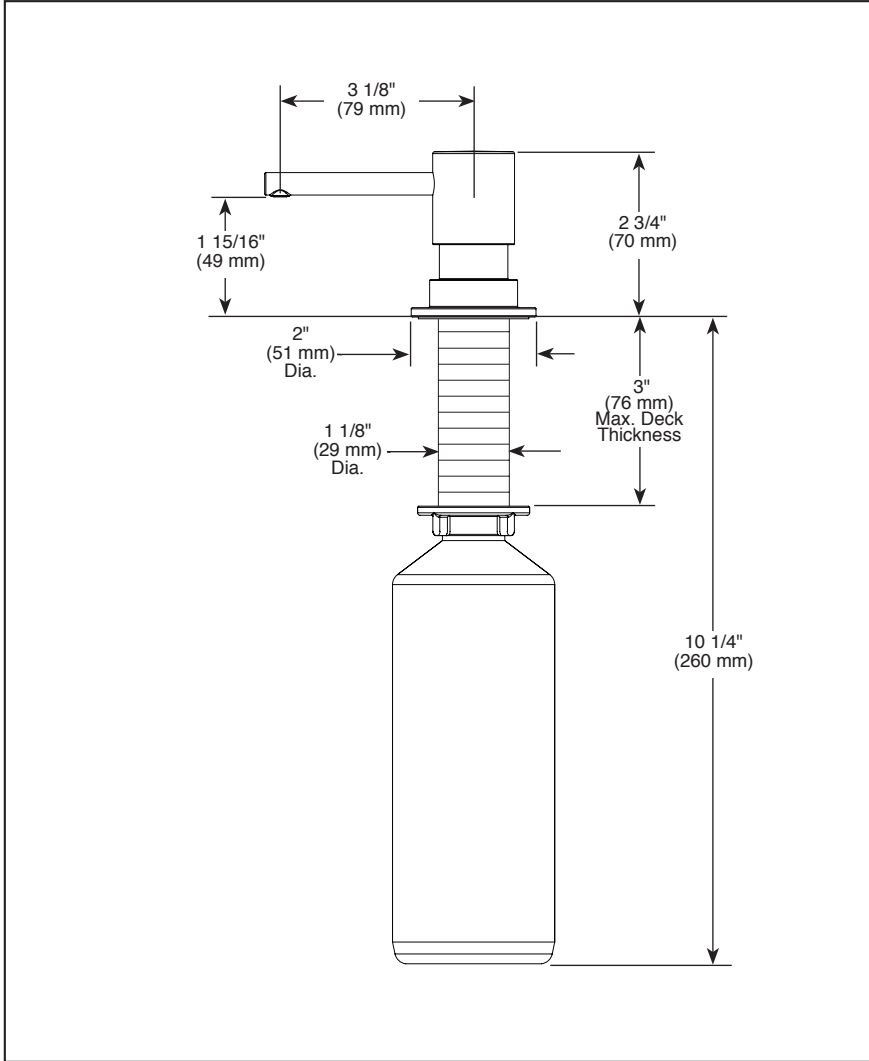

BRIZO®

SOAP DISPENSER

Submitted Model No.: _____

Specific Features: _____

▲ Designate Proper Finish Suffix

STANDARD SPECIFICATIONS:

- 13 ounce bottle
- Refillable from above the deck
- Includes RP30395 refill funnel
- Fits hole size 1 3/8" +/- 1/8"